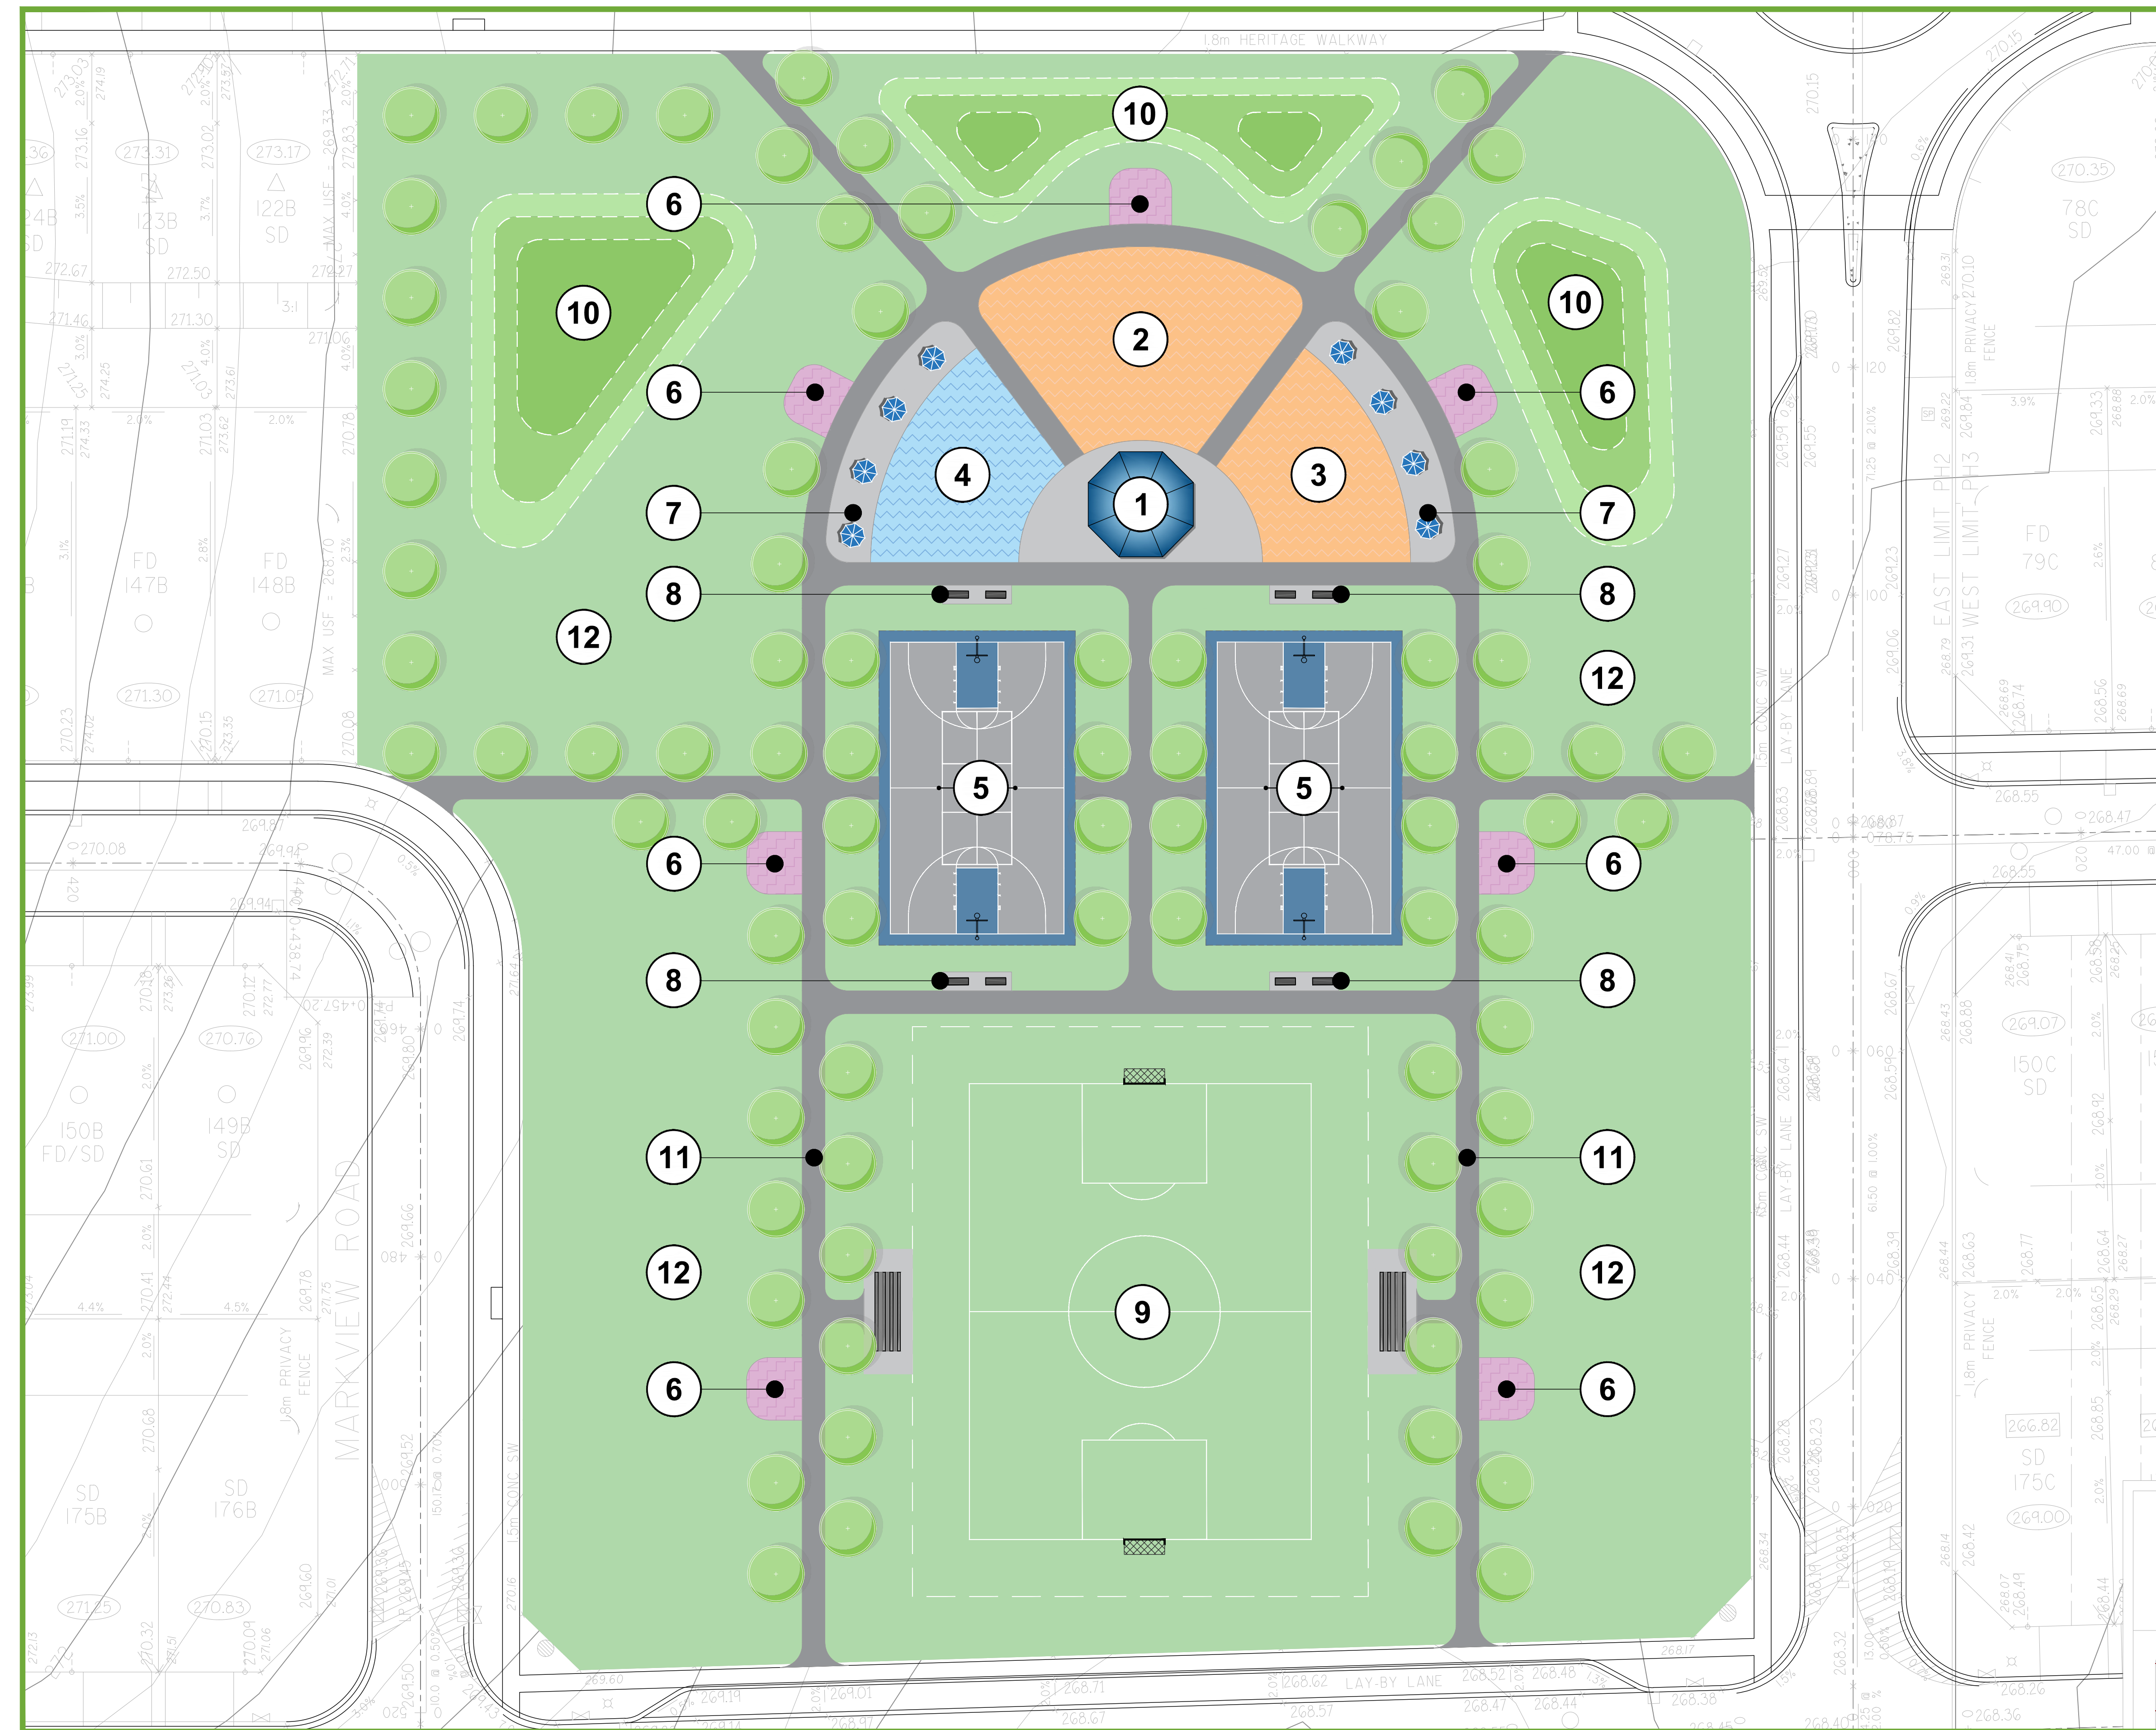

5 MINUTE WALK

10 MINUTE WALK

LEGEND

-  ASPHALT PAVING
-  CONCRETE PAVING
-  SPLASH PAD
-  PLAYGROUND SAFETY SURFACING
-  FITNESS STATIONS
-  SOD
-  PROPOSED DECIDUOUS TREES
-  BENCH
-  BLEACHER
-  LIMIT OF SOCCER COURT

KEYS

- | | | | |
|---|---|---|-------------------------|
|  | SHADE STRUCTURE (30') AND PLAZA |  | MULTI-USE COURT |
|  | JUNIOR / SENIOR PLAYGROUND (300m ²) |  | 2m WIDE ASPHALT PATHWAY |
|  | SPLASH PAD (250m ²) |  | LANDSCAPED BERMS |
|  | FITNESS STATION (200m ²) |  | PASSIVE OPEN SPACE |
|  | 7x7 SOCCER FIELD (30m x 40m) | | |

SHARE YOUR OPINION!

SCAN THE QR CODE

LEGEND

- ASPHALT PAVING
- CONCRETE PAVING
- SPLASH PAD
- PLAYGROUND SAFETY SURFACING
- FITNESS STATIONS
- SOD
- PROPOSED DECIDUOUS TREES
- GATHERING TABLES WITH SHADE UMBRELLAS
- BENCH
- BLEACHER

KEYS

- | | |
|--|---------------------------------------|
| 1 SHADE STRUCTURE (30') AND PLAZA | 8 BENCH SEATING NODES |
| 2 JUNIOR / SENIOR PLAYGROUND (360m ²) | 9 7V7 SOCCER FIELD (30m x 40m) |
| 3 ADVENTURE ZONE PLAYGROUND (205m ²) | 10 LANDSCAPED BERMS |
| 4 SPLASH PAD (205m ²) | 11 2m WIDE ASPHALT PATHWAYS |
| 5 MULTI-USE COURTS (2) | 12 PASSIVE OPEN SPACE |
| 6 FITNESS STATIONS | |
| 7 SEATING NODES (INCL. GATHERING TABLES WITH SHADE UMBRELLAS) | |