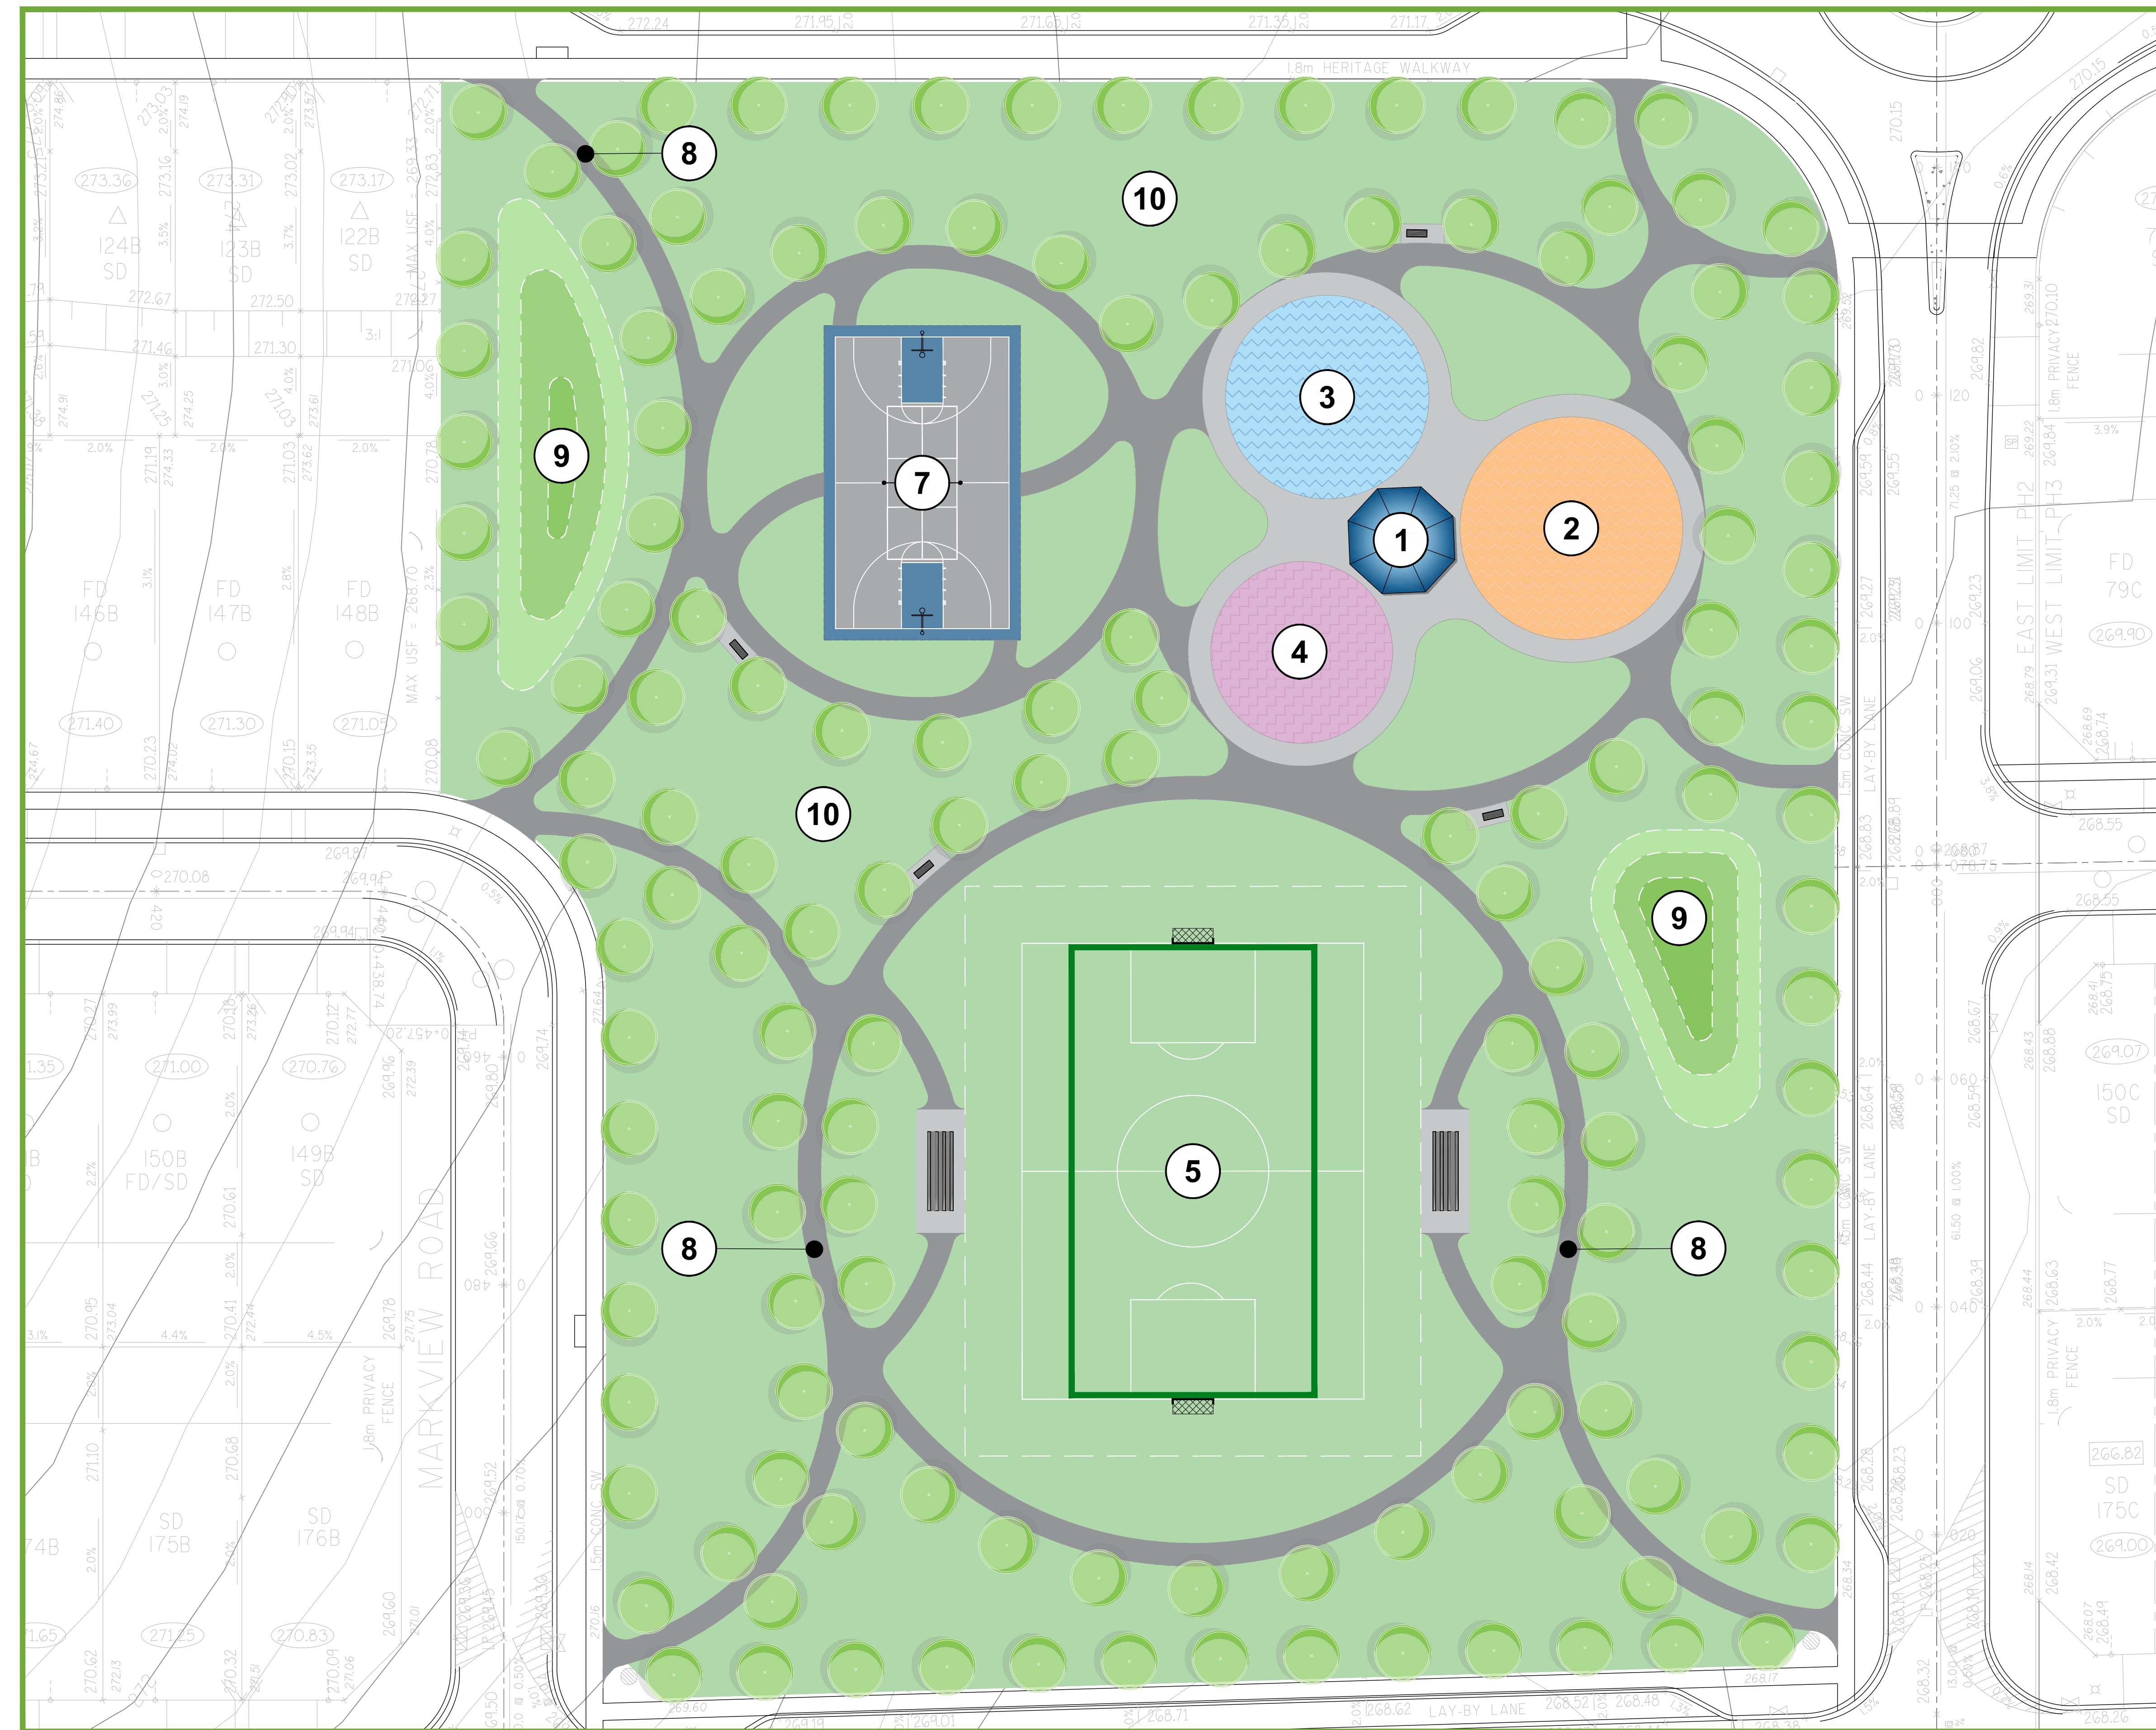

BUSATO DRIVE

TENTH LINE

WESMINA AVENUE

MCKEAN DRIVE

MARKVIEW ROAD

MCKEAN PARK

BOUNDARY BOULEVARD

TENTH LINE

5 MINUTE WALK

10 MINUTE WALK

LEGEND

-  ASPHALT PAVING
-  CONCRETE PAVING
-  SPLASH PAD
-  PLAYGROUND SAFETY SURFACING
-  FITNESS STATIONS
-  SOD
-  PROPOSED DECIDUOUS TREES
-  BENCH
-  BLEACHER
-  LIMIT OF SOCCER COURT

KEYS

- | | | | |
|---|---|---|-------------------------|
|  | SHADE STRUCTURE (30') AND PLAZA |  | MULTI-USE COURT |
|  | JUNIOR / SENIOR PLAYGROUND (300m ²) |  | 2m WIDE ASPHALT PATHWAY |
|  | SPLASH PAD (250m ²) |  | LANDSCAPED BERMS |
|  | FITNESS STATION (200m ²) |  | PASSIVE OPEN SPACE |
|  | 7x7 SOCCER FIELD (30m x 40m) | | |

SHARE YOUR OPINION!

SCAN THE QR CODE

LEGEND

- ASPHALT PAVING
- CONCRETE PAVING
- SPLASH PAD
- PLAYGROUND SAFETY SURFACING
- FITNESS STATIONS
- SOD
- PROPOSED DECIDUOUS TREES
- GATHERING TABLES WITH SHADE UMBRELLAS
- BENCH
- BLEACHER