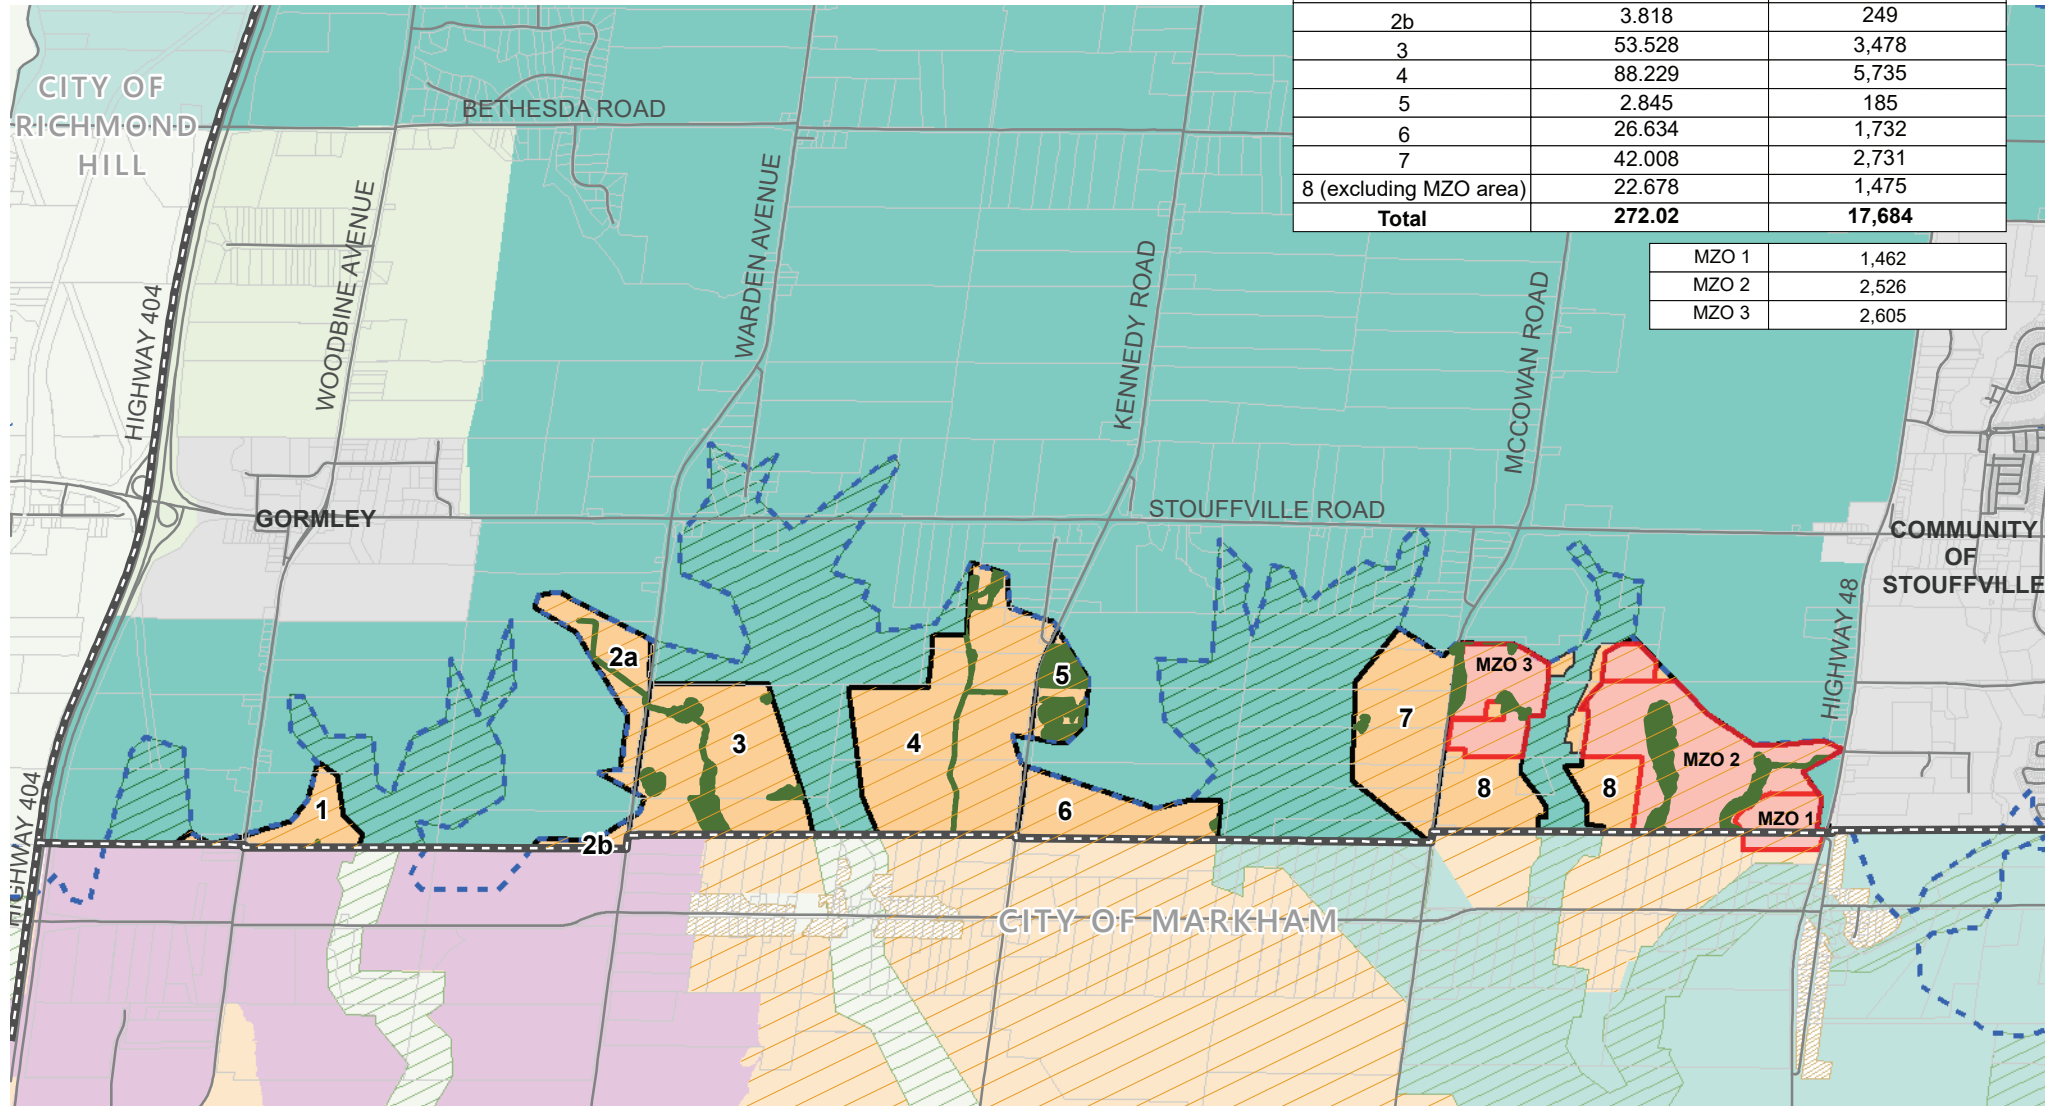

# NEW URBAN AREAS

Shape Number	Net Area (ha)	Estimated Persons and Jobs (65 jp/ha)
1	14.007	911
2a	18.269	1,188
2b	3.818	249
3	53.528	3,478
4	88.229	5,735
5	2.845	185
6	26.634	1,732
7	42.008	2,731
8 (excluding MZO area)	22.678	1,475
<b>Total</b>	<b>272.02</b>	<b>17,684</b>

MZO 1	1,462
MZO 2	2,526
MZO 3	2,605

### Urban System

- Community Area
- Employment Area

### Agricultural System

- Agricultural Area
- Rural Area

- New Urban Area
- Environmental Constraints
- MZOs

- Greenbelt Natural Heritage System
- Oak Ridges Moraine Boundary
- Municipal Boundary

JUNE 2023