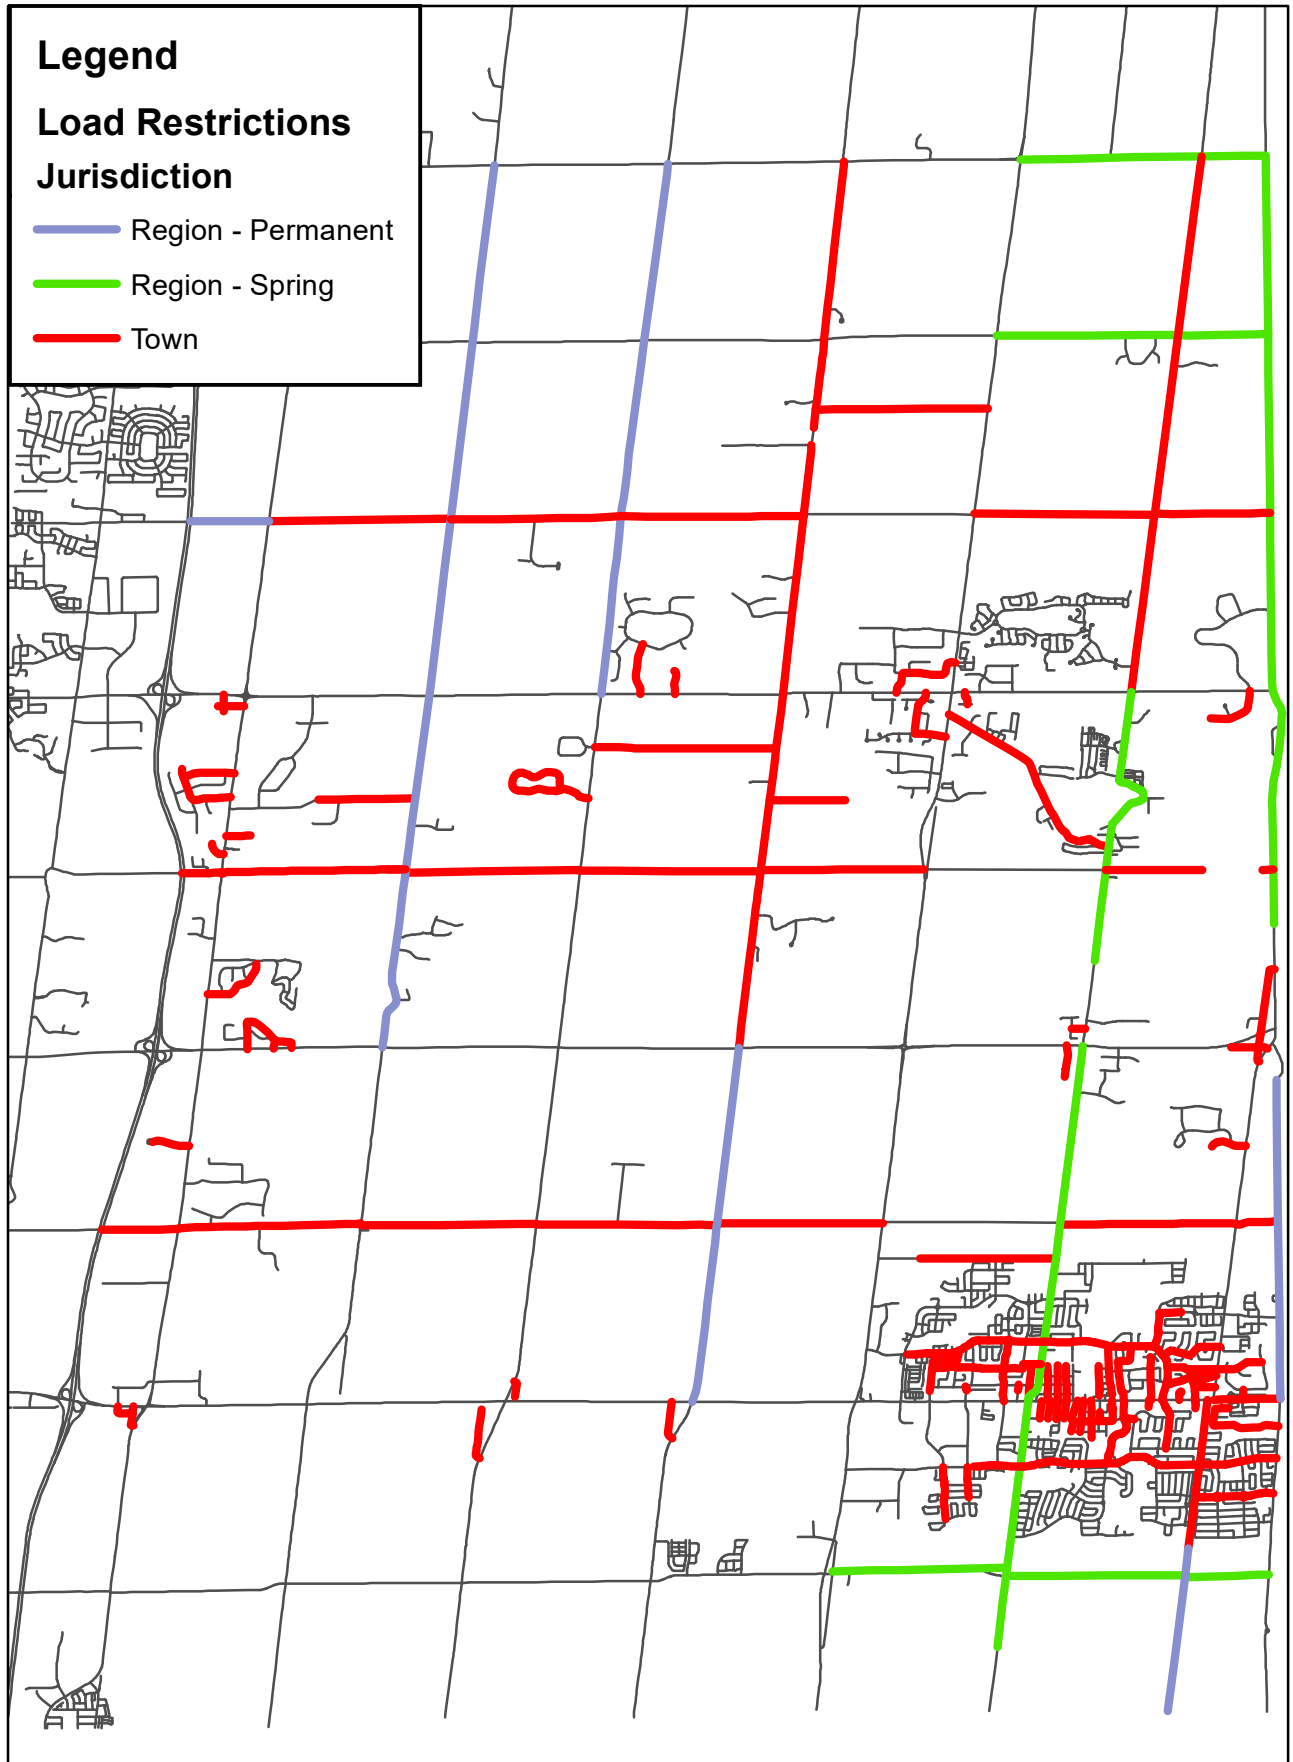

Load Restictions Map

Date: 03/02/2023