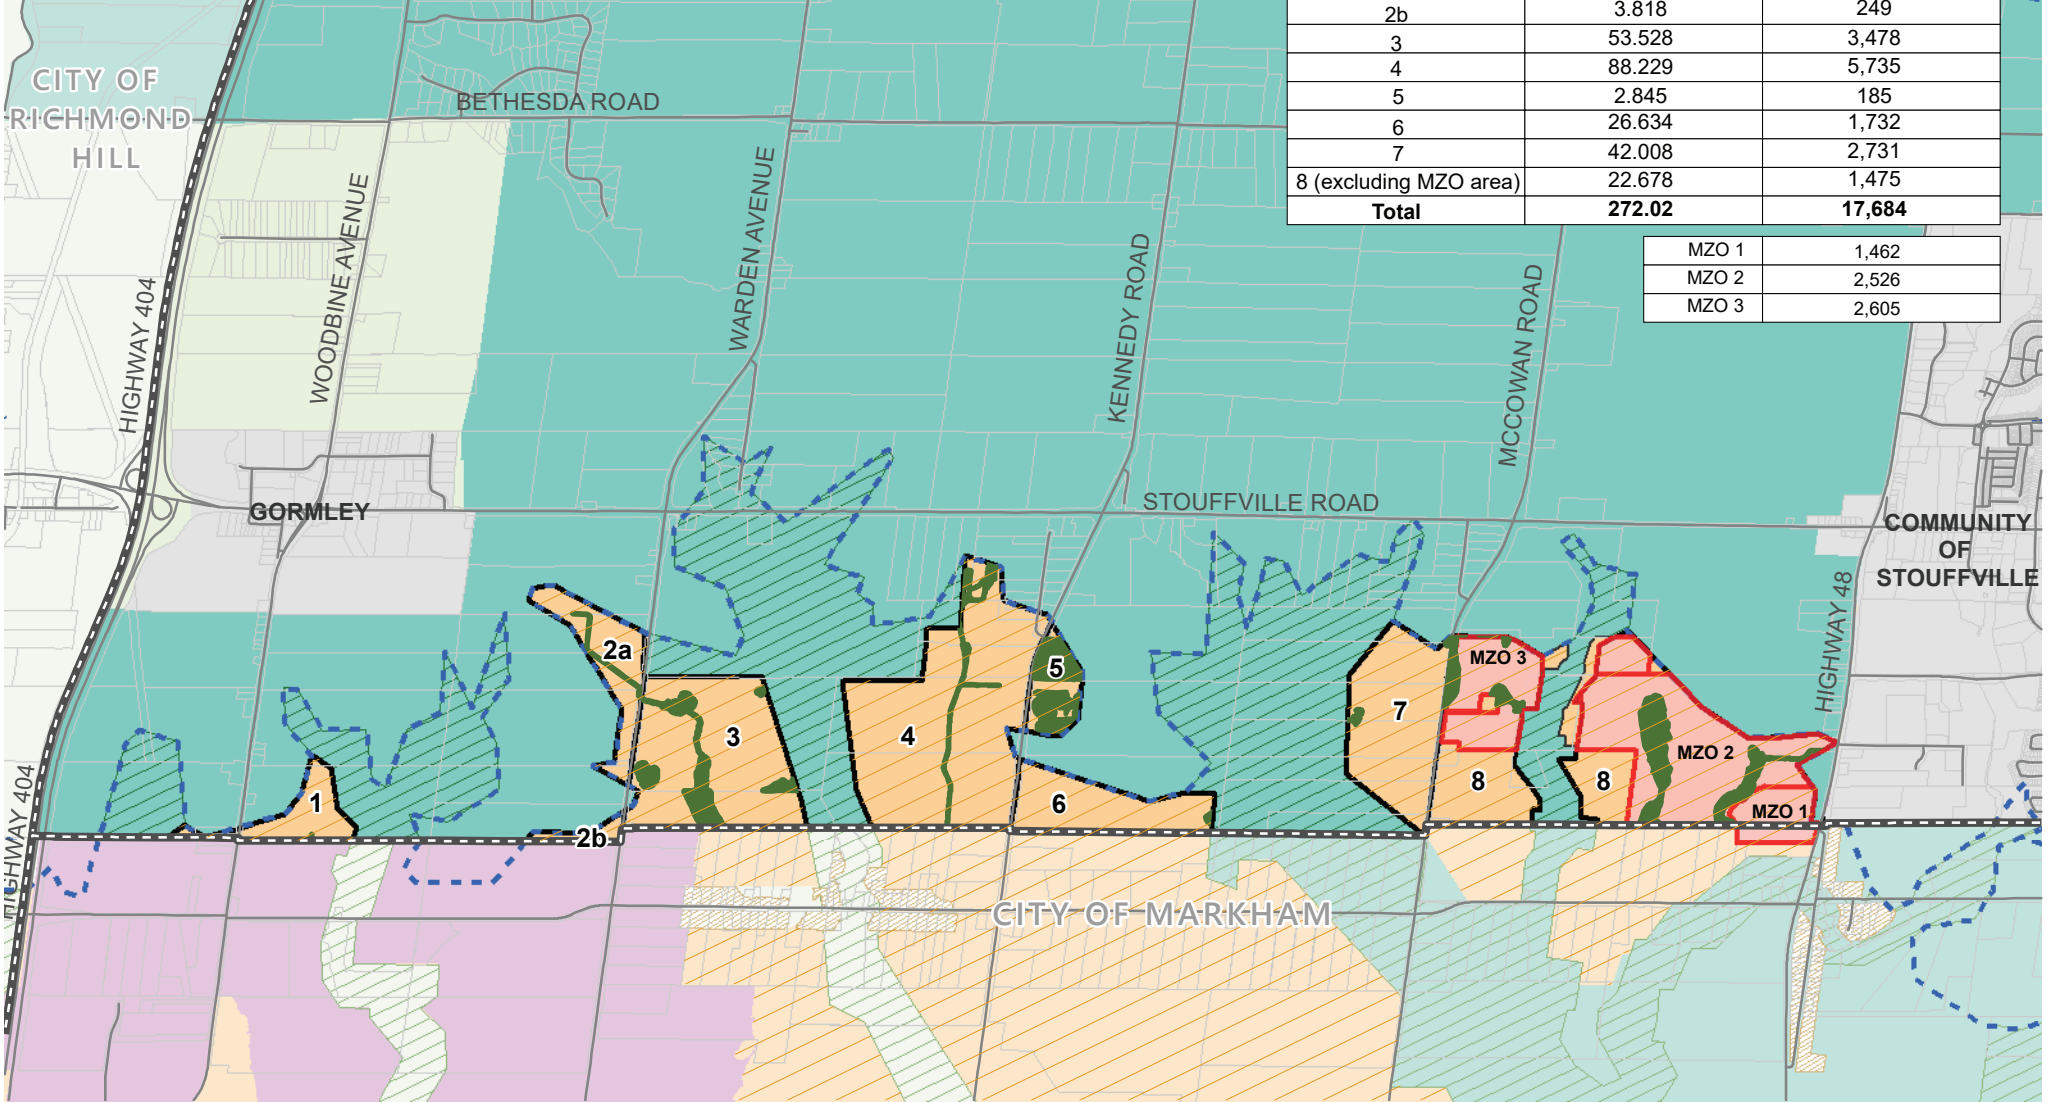

NEW URBAN AREAS

Shape Number	Net Area (ha)	Estimated Persons and Jobs (65 jp/ha)
1	14.007	911
2a	18.269	1,188
2b	3.818	249
3	53.528	3,478
4	88.229	5,735
5	2.845	185
6	26.634	1,732
7	42.008	2,731
8 (excluding MZO area)	22.678	1,475
Total	272.02	17,684

MZO 1	1,462
MZO 2	2,526
MZO 3	2,605

Urban System

- Community Area
- Employment Area

- New Urban Area
- Environmental Constraints
- MZOs

Agricultural System

- Agricultural Area
- Rural Area

- Greenbelt Natural Heritage System
- Oak Ridges Moraine Boundary
- Municipal Boundary

JUNE 2023